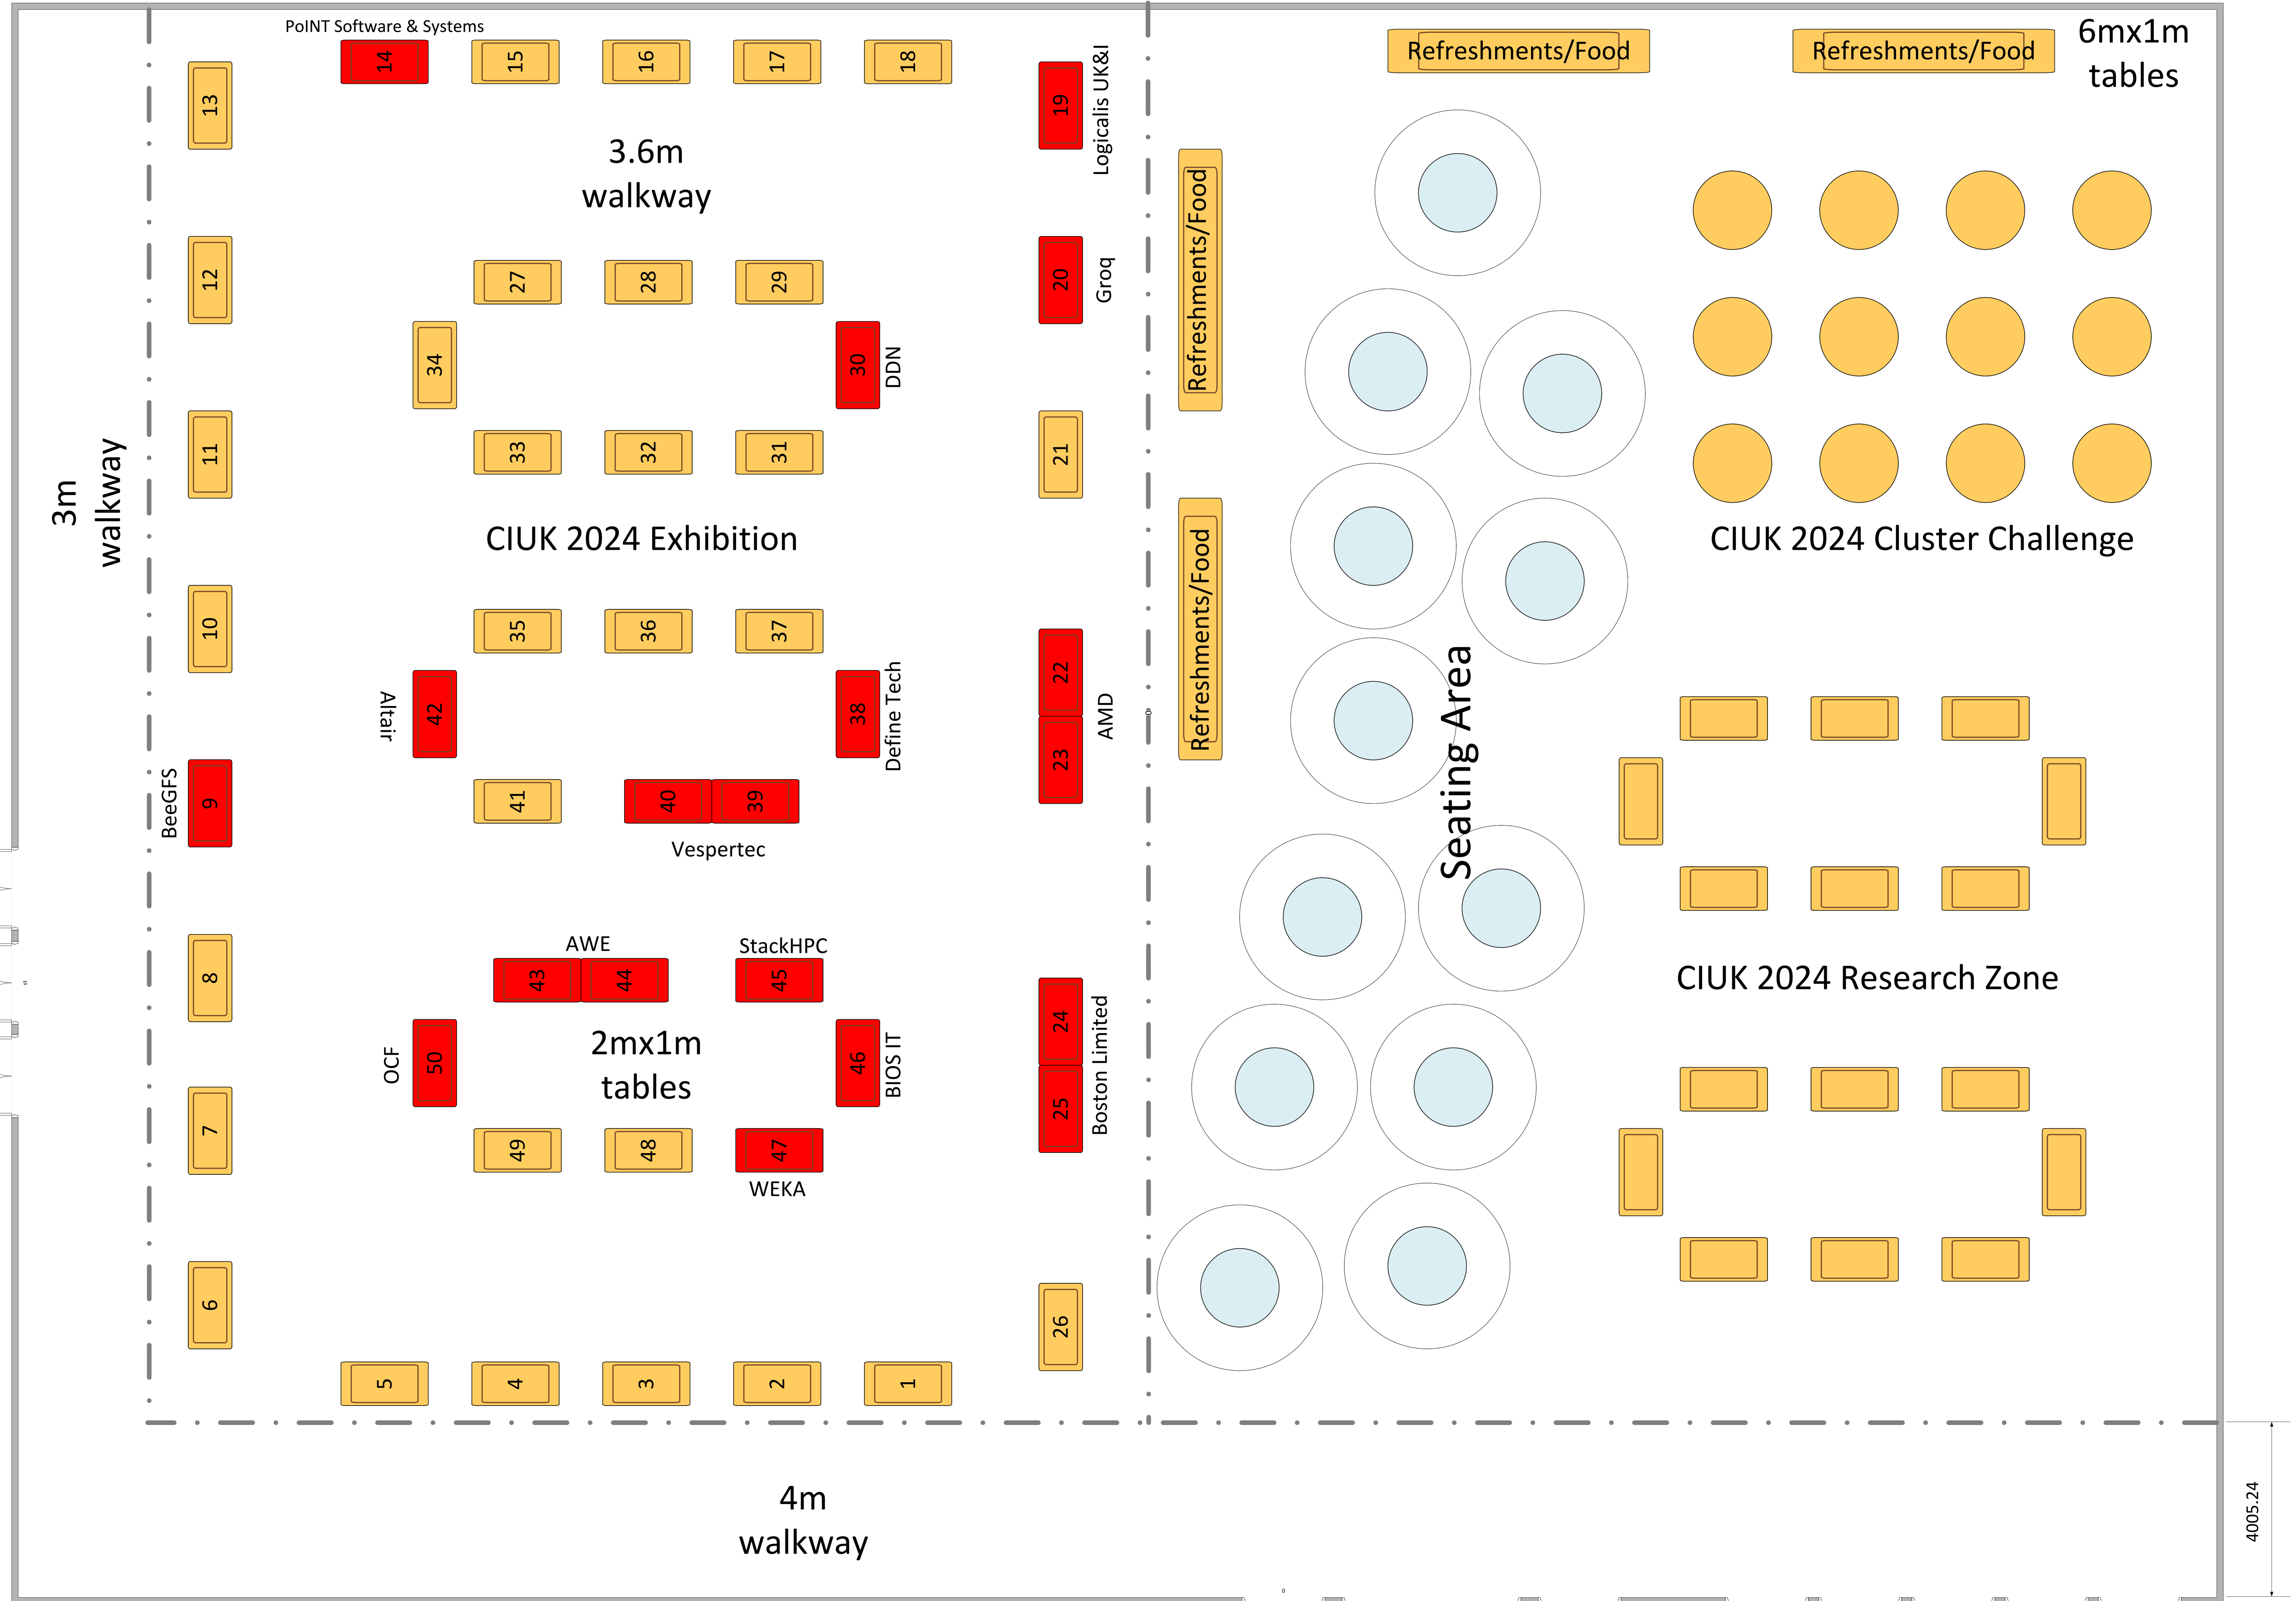

BREAKOUT SESSIONS
↑

MEETING ROOMS
↓

4005.24