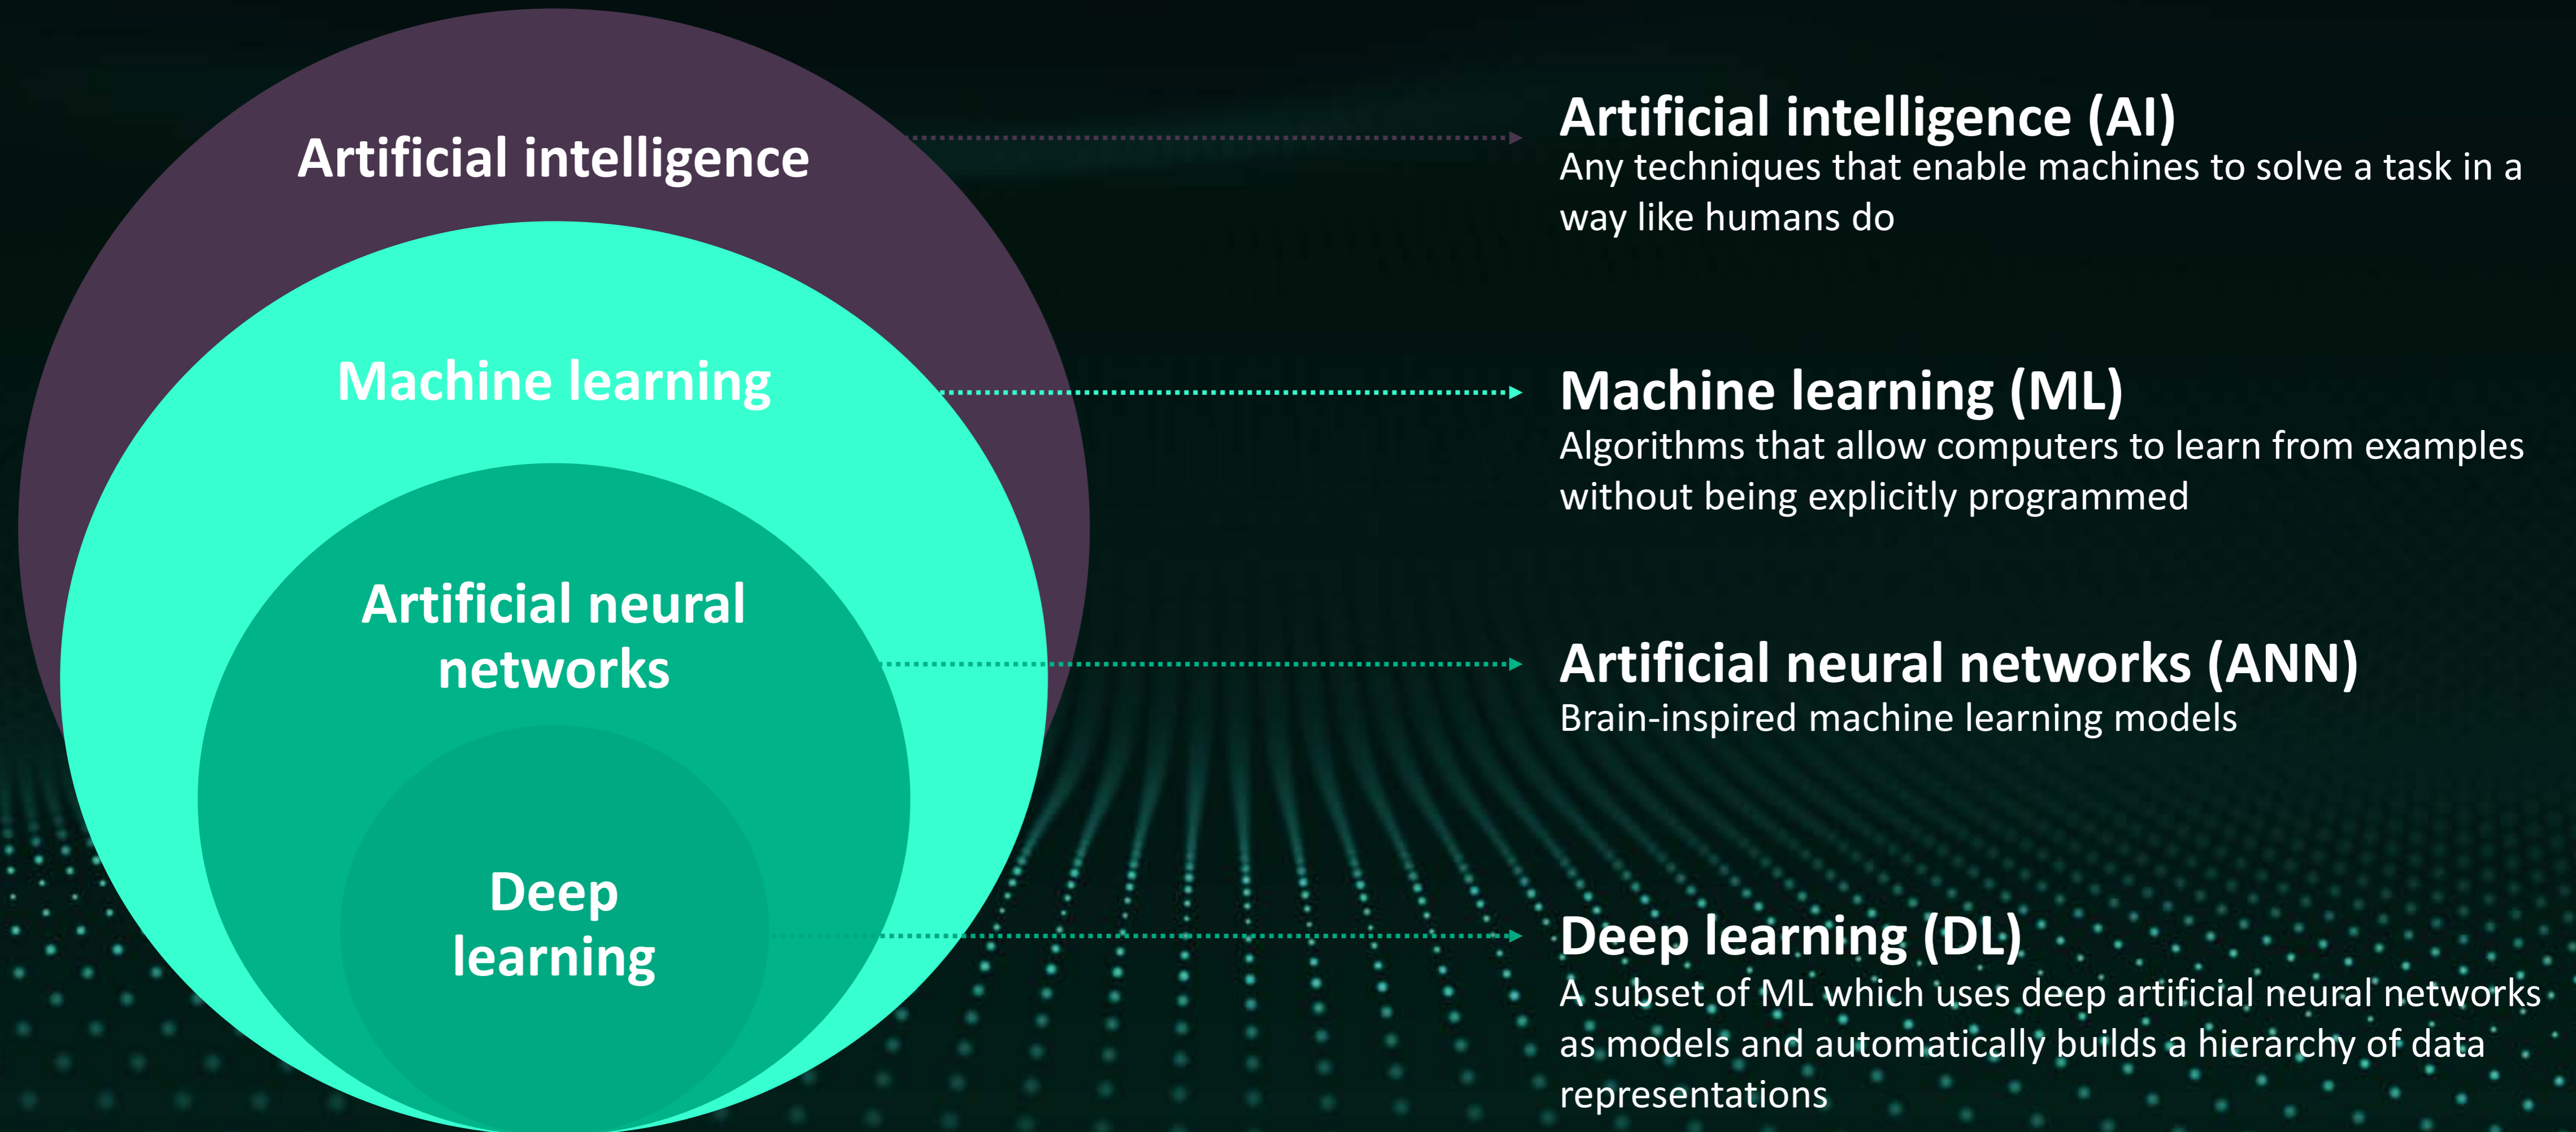

AI intra-relationships